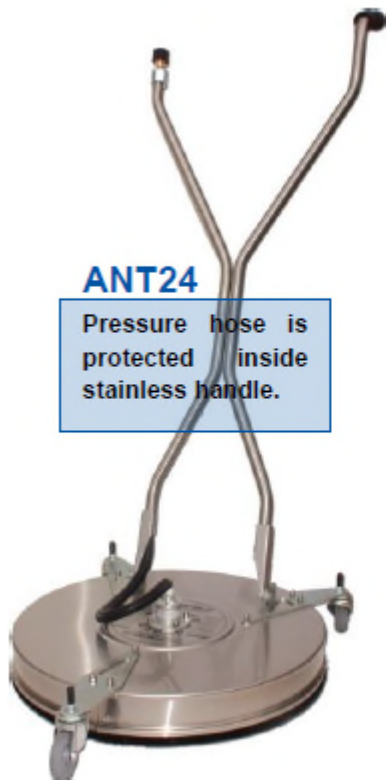

ANT24 & ANT25 Hydro Twister Surface Cleaners

Hydro Tek is pleased to announce the new 24" deck Trident Hydro Twister® Series. These two surface cleaners are constructed of stainless steel with a hardened aluminum rotary arm and a brush skirt to contain the splash. Available in choice of wheel preference: three casters for the convenience of free movement to wash side to side or choose the large, airless tires to reduce fatigue when working in straight lines. The unique spray arm and nozzle angles are effective for "to the edge" cleaning and cover more area (18,000 sq ft/hour), without zebra striping, to clean faster.

Model# ANT24, Three, non-marking casters

Model# ANT25, Large, airless rear tires, hoop handle, adjustable pressure

ANT24

Pressure hose is protected inside stainless handle.

ANT25

Has an adjustable pressure knob for sensitive jobs, such as a deck.