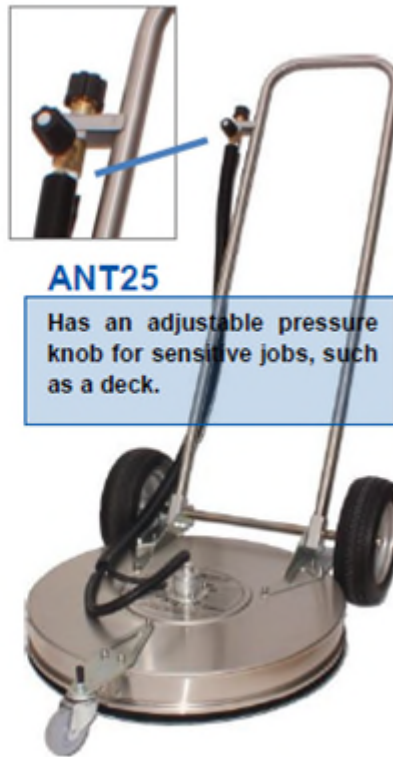

ANT24 & ANT25 Hydro Twister Surface Cleaners

Hydro Tek is pleased to announce the new 24" deck Trident Hydro Twister® Series. These two surface cleaners are constructed of stainless steel with a hardened aluminum rotary arm and a brush skirt to contain the splash. Available in choice of wheel preference: three casters for the convenience of free movement to wash side to side or choose the large, airless tires to reduce fatigue when working in straight lines. The unique spray arm and nozzle angles are effective for "to the edge" cleaning and cover more area (18,000 sq ft/hour), without zebra striping, to clean faster.

Model# ANT24, Three, non-marking casters

Model# ANT25, Large, airless rear tires, hoop handle, adjustable pressure

ANT24

Pressure hose is protected inside stainless handle.

ANT25

Has an adjustable pressure knob for sensitive jobs, such as a deck.