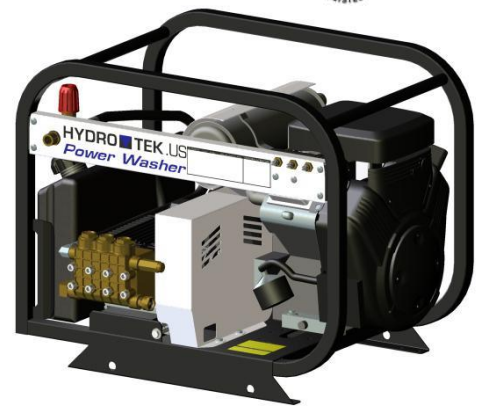

PRESSURE	3500psi
FLOW CAPACITY	5.5gpm
POWER / ENGINE	570cc Vanguard V-twin Electric start, low oil shutdown, pressure lubrication, oil filter
ENGINE FUEL / CAPACITY	Gasoline / 4 gal
POWER DRIVE	V-Belt Drive with EZ Align™ pump rail, stainless belt guard
CONTROL PANEL	Panel mounted, high-pressure water outlet and nozzle grommets
PUMP	General Pump
PRESSURE CONTROL	Pressure regulating unloader
PRESSURE HOSE	3/8" x 50' / 4000 psi rated
GUN / WAND	48" molded insulator wand with quick coupler
NOZZLE	#5.5 (15°, 25°, 40°)
SOAP INJECTION	none
FRAME CONSTRUCTION	Rugged, powder coated Pro-Tect-It™ frame (stainless steel frame option available)
NET WEIGHT/DIMENSIONS	224#, 32"l x 24"w x 27"h
WHEELS	Optional wheel kit available

*Specifications subject to change without notification and may vary due to ambient conditions – Battery not included

Featuring:

- ✓ **Engine:** Electric start, twin cylinder, smooth engine with pressure lubrication with low oil shutdown
- ✓ **Long Life Design:** Built with the same chassis design & components as our proven hot water skids
- ✓ **EZ Align™:** Hydro Tek's belt tensioning system makes belt adjustments easy, with a single bolt, and has an integrated self aligning mono rail pump mount

Options...

Hour meter (AM512) Stainless frame upgrade (HS221), Hose reel-pivoting (AR425), Wheel kit (AHS13), Mobile wash trailer (T185CP), Tank skid (T185TW, T270TW), Hot Link™ hot water box (CPHL)

TO: _____

COMMENTS: _____

YOUR PRICE: _____

DISTRIBUTED BY:

R.J. SAYERS DISTRIBUTING, LLC
21020 CAMBODIA AVE
FARMINGTON, MN 55024

800-456-9840 / 651-460-6101
Email: info@sayerswashsystems.com
Website: www.sayerswashsystems.com