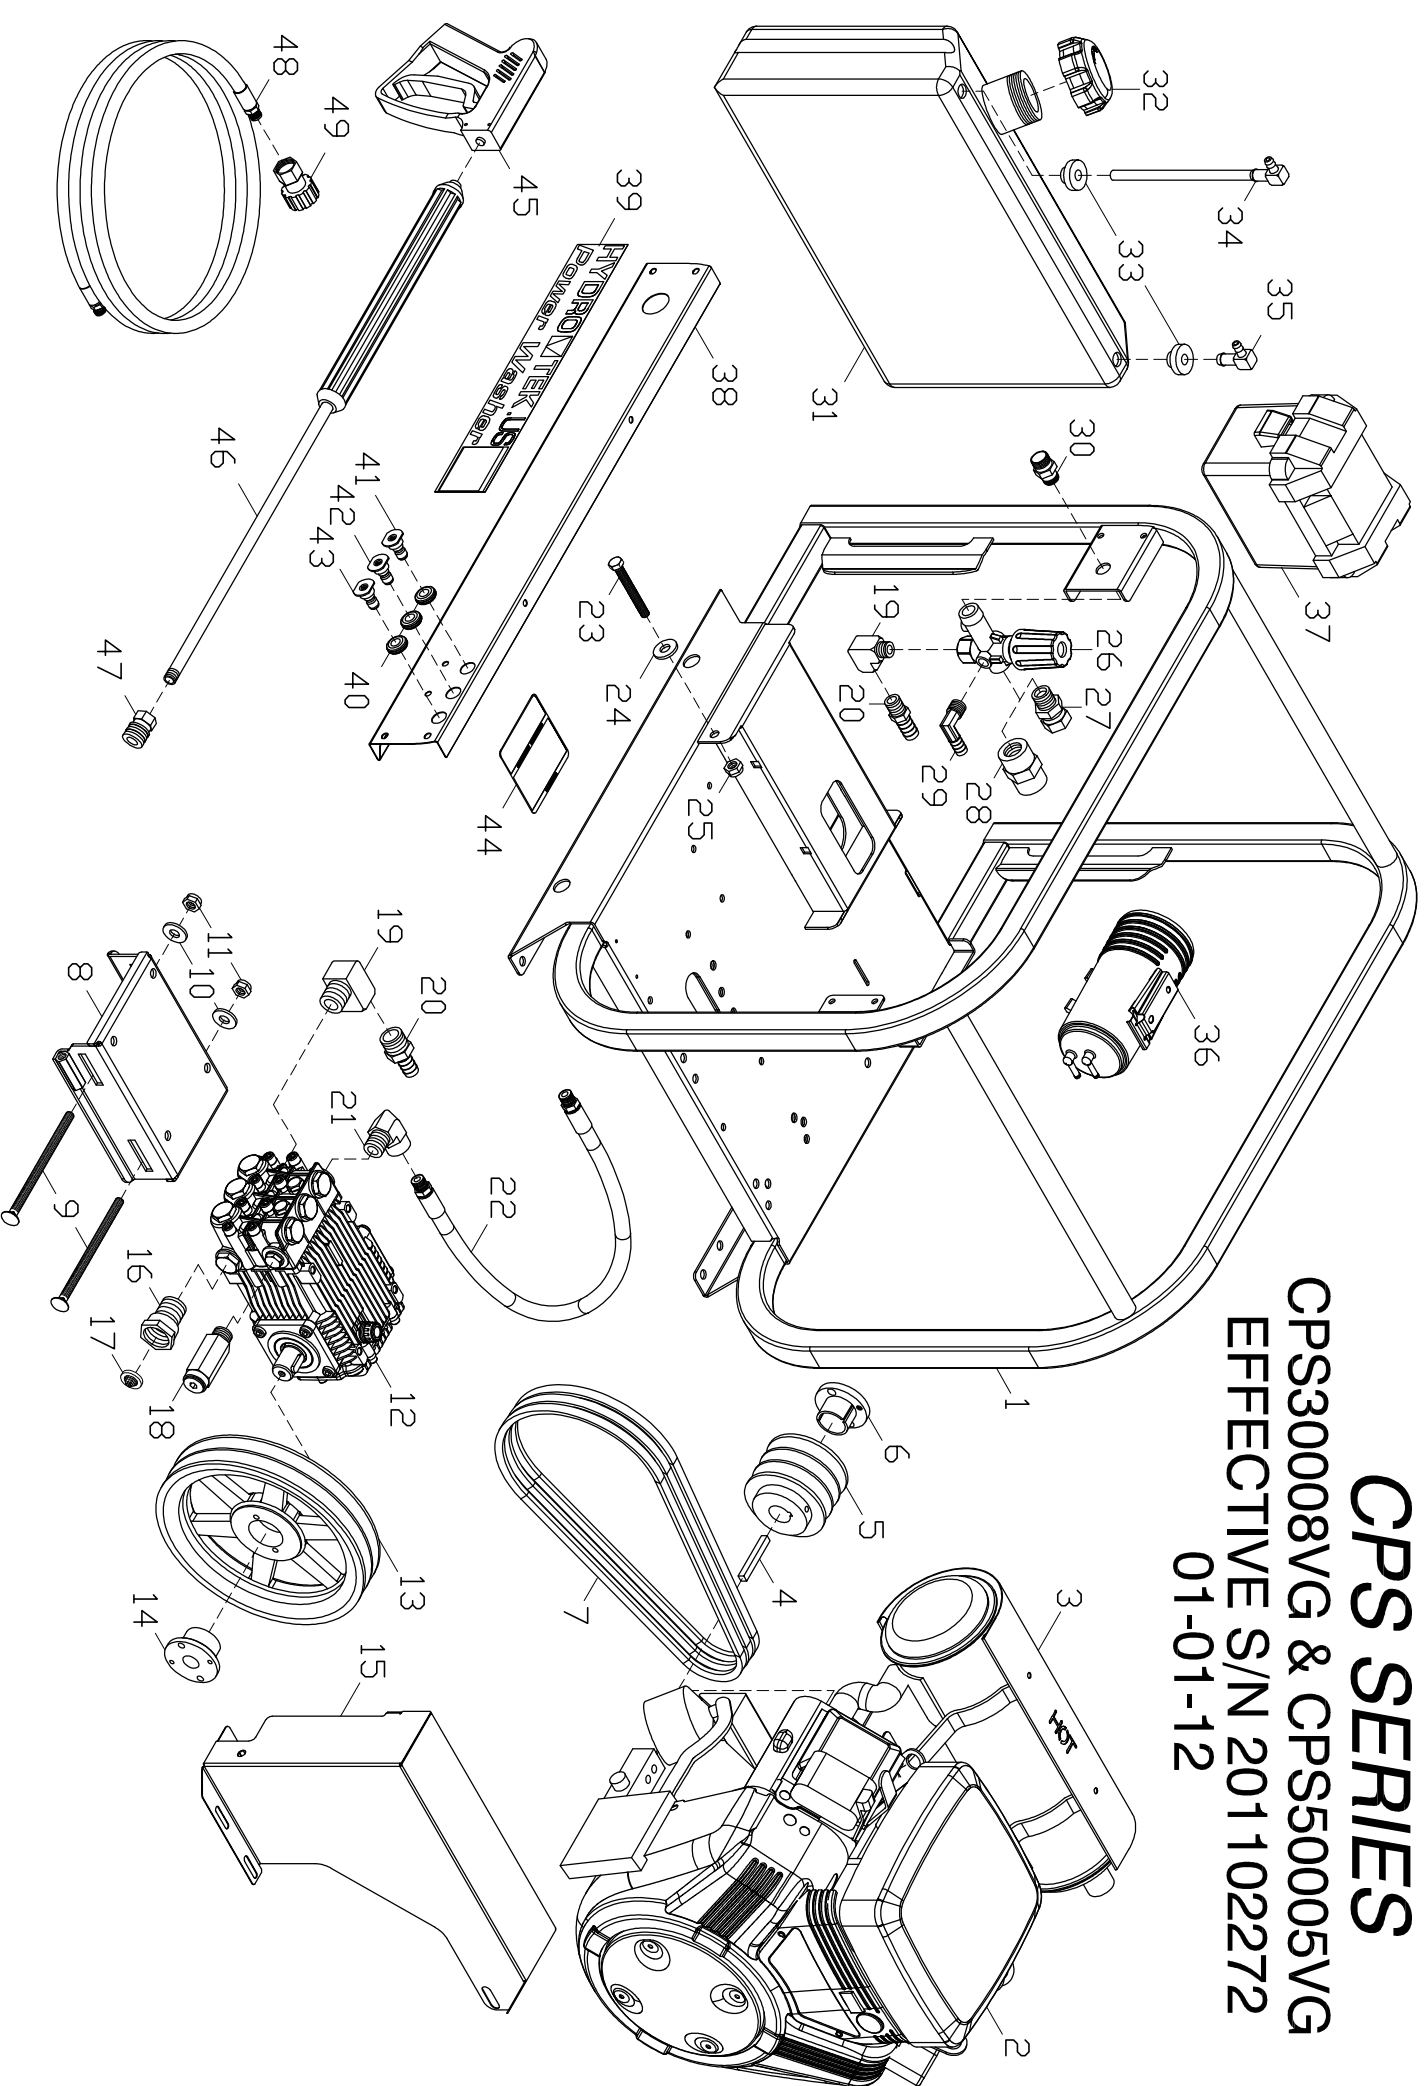

CPS SERIES

CPS30008VG & CPS50005VG

EFFECTIVE S/N 201102272

01-01-12

CPS30008VG & CPS50005VG PARTS LIST S/N 201102272
1-Jan-12

1	HCS00	CPS FRAME ASM 10/17/11	18	UP060	PRESSURE RELIEF 6000PSI (CPS50005VG)	36	WTARB	CARBON CANISTER KIT GAS ENGINE
2	MS2110	ENGINE 21HP VANGUARD E/S	19	D5588	STREET ELL 1/2 BRASS	37	HB050	BATTERY BOX ATTWOOD U1 (SMALL)
3	HCS15	MUFFLER HEAT SHIELD 21 VANGUARD	20	D8088	HOSE BARB 1/2 BRASS	38	HCS13	CPS PANEL 10/18/11
4	PK455	KEY 1/4 x 2"				39	GLL78	LABEL HYDRO TEK 20.75 x 2.625
5	KV054	SHEAVE 4TB42 (CPS30008VG)	21	DC568	STREET ELL 3/8 STEEL	40	HLB09	GROMET NOZZLE HOLDER (CPS30008VG)
	KV036	SHEAVE 3BK36 x 1" (CPS50005VG)	22	DH032	HOSE 3/8 x 30in 4000psi NWIP (CPS30008VG)		D1064	BUSHING 3/8M x 1/4 BRASS (CPS50005VG)
6	KSP16	BUSHING P1 x 1 (CPS30008VG)		DH013	HOSE 3/8 5400 MP x 3/8 MPS (CPS50005VG)			
7	KSB38	BELT BX38	23	FB648	BOLT 3/8 x 3" ALL THREAD	41	NQ802	NOZZLE/QDC 08 x 15 (CPS30008VG)
8	HCS11	CPS PUMP RAIL SLIDE SHORT	24	FWC05	WASHER CUT 5/16 PLATED		NN402	NOZZLE 04 x 15 (CPS50005VG)
9	FB886	CARRIAGE BOLT- 3/8-16 6.50 LONG	25	FNJ06	NUT LOCK JAM 3/8-16 PLATED	42	NQ803	NOZZLE/QDC 08 x 25 (CPS30008VG)
10	FWC06	WASHER CUT 3/8 PLATED	26	UU323	UNLOADER 4350SI 8GPM AR (CPS30008VG)		NN403	NOZZLE 04 x 25 (CPS50005VG)
				UU507	UNLOADER; 10 GPM 5100PSI (CPS50005VG)	43	NQ804	NOZZLE/QDC 08 x 40 (CPS30008VG)
11	FNL06	NUT LOCK 3/8-16 PLATED	27	DE566	SWIVEL 3/8 STEEL (CPS30008VG)		NN404	NOZZLE 04 x 40 (CPS50005VG)
12	PG585	PUMP TSF2021 3600 @ 8.5 GPM (CPS30008VG)	28	DD566	STEEL COUPLING 3/8 FEM (CPS50005VG)	44	GLL30	MAINTENANCE LABEL 4 x 4 SC,SS,SM
	PG590	PUMP TSP1821 5100 @ 5.5GPM (CPS50005VG)	29	D8060	HOSE BARB 90 1/2H x 3/8MPT (CPS30008VG)	45	VG200	TRIGGER GUN, INSULATED 4000psi
13	KV100	SHEAVE 3BK100H (CPS30008VG)	30	DQ76M	M22 PLUG x 3/8 NPT-M RATED 5800	46	VW045	WAND 1/4" x 48" MOLDED GRIP
	KV110	SHEAVE 3BK110H (CPS50005VG)				47	DQ04S	COUPLER 1/4 SOCK FEM (CPS30008VG)
14	KSH19	BUSHING H24MM	31	WT036	FUEL TANK 4 GAL GAS RED		NP040	NOZZLE PROTCT .25 W/BUSH (CPS50005VG)
15	HCS14	BELT GUARD 2 PIECE	32	WT08G	GAS CAP NONVENTED CARB APPROVED	48	DH057	HOSE 3/8 x 50 4000 PSI 250F (CPS30008VG)
16	D008M	GARDEN H A 1/2 NPT MALE	33	DFF04	FUEL TANK BUSHING 1/4		DH060	HOSE 3/8 x 50 5400 GREY (CPS50005VG)
17	D0021	SCREEN WASHER GARDEN HOSE ADAPTER	34	DF599	FUEL TANK ADAPTER w/PLASTIC TUBE	49	DQ76N	M22 COUPLER x 3/8 NPTF -HIG
			35	DFE04	FUEL TANK ELL 1/4"			