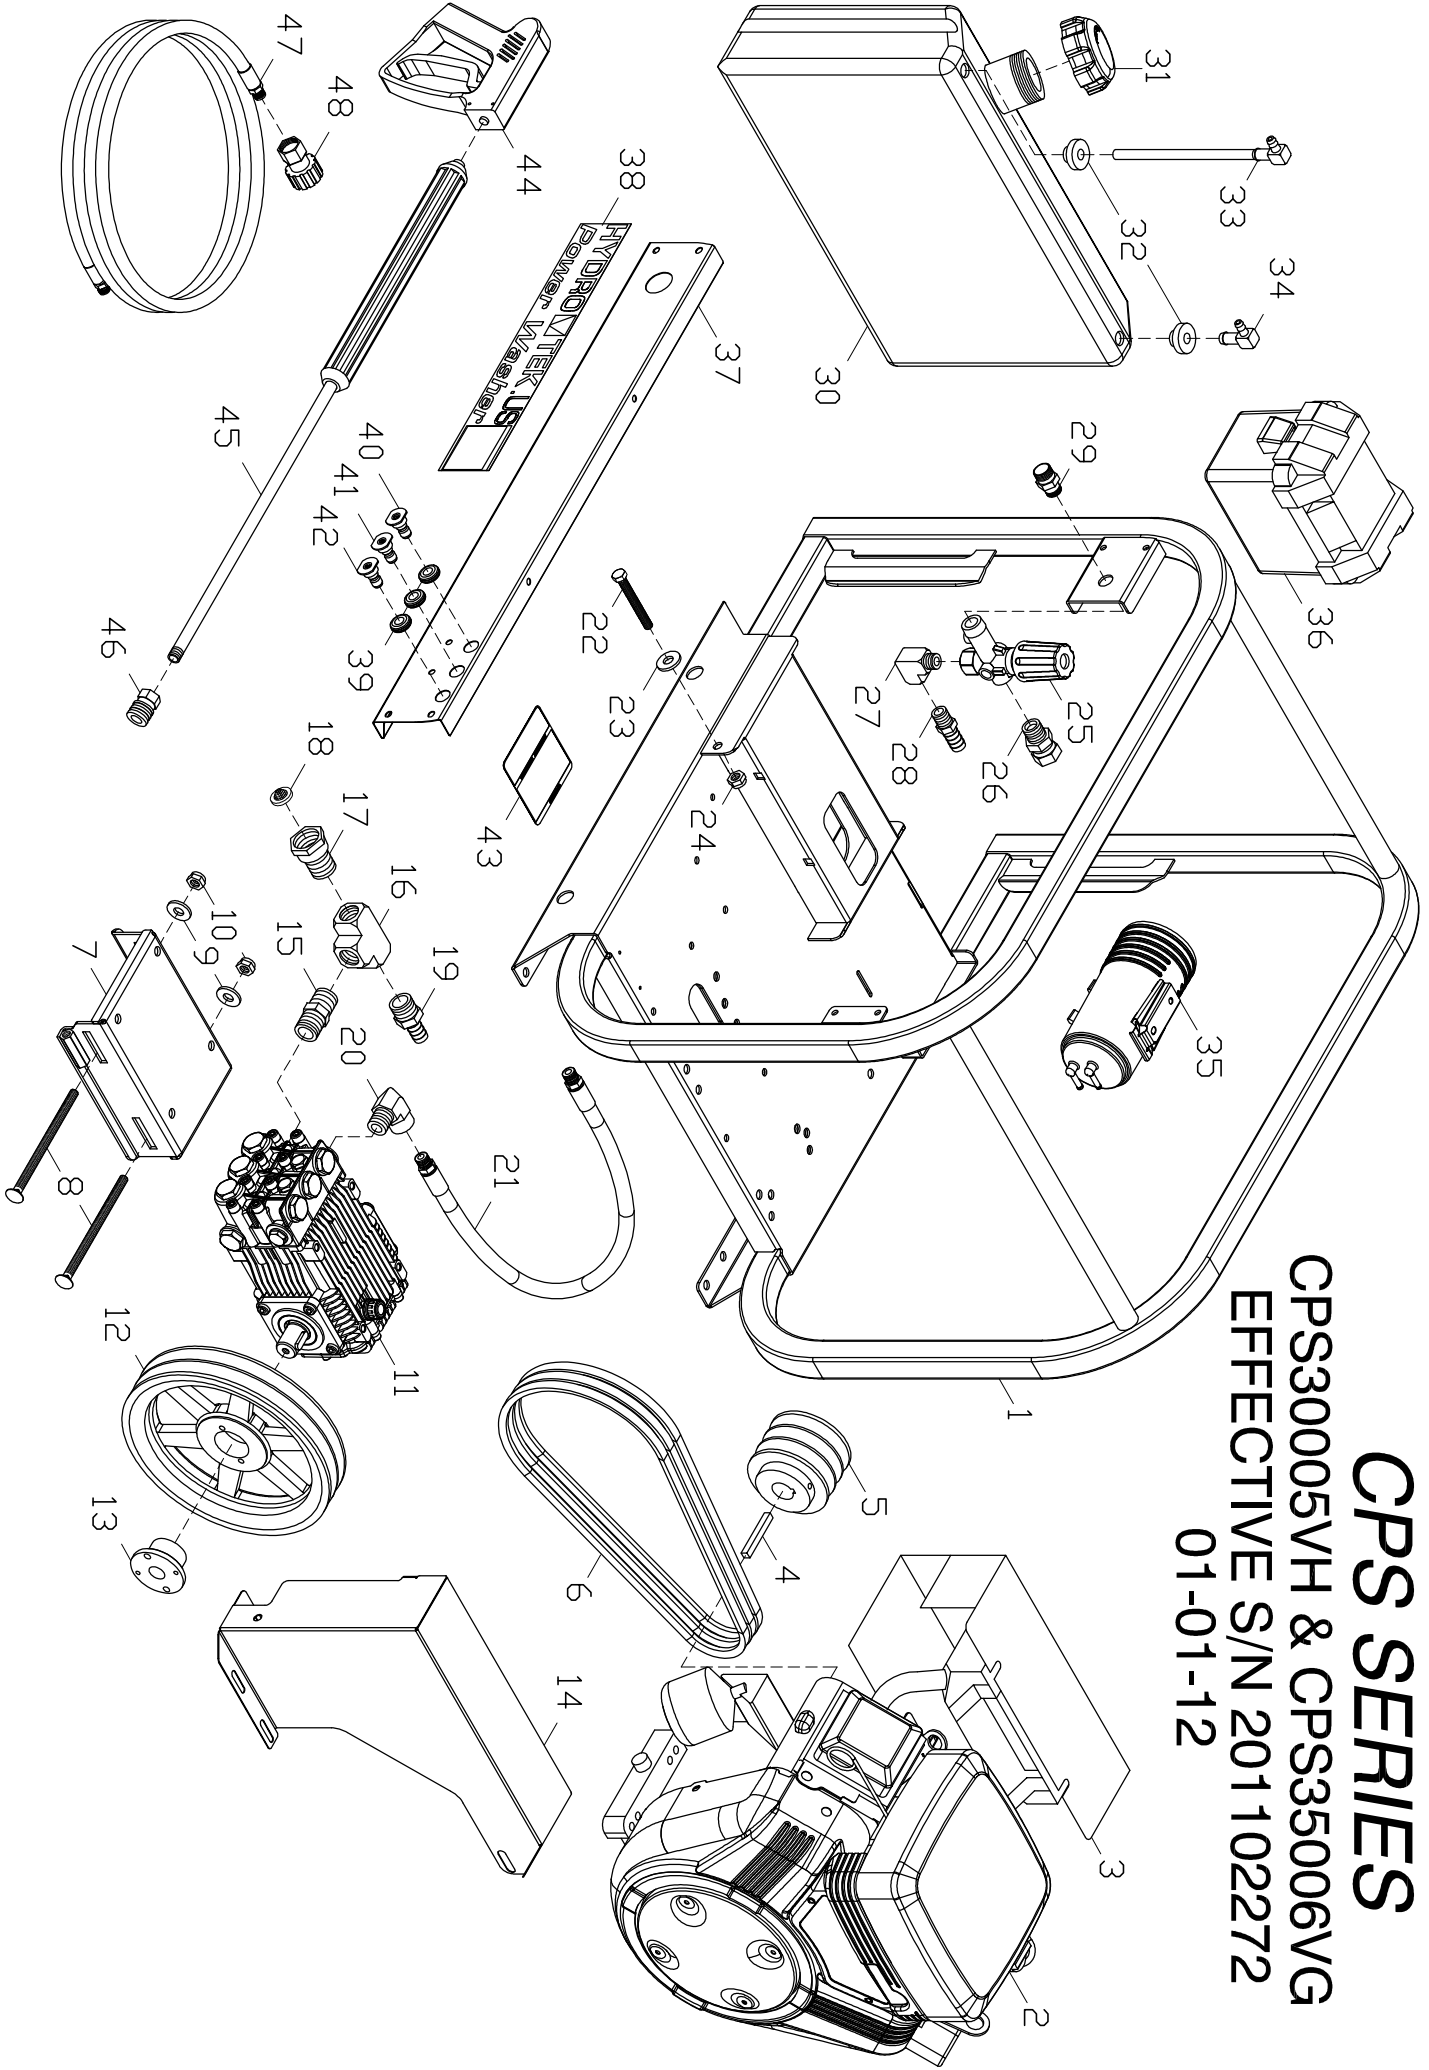

# CPS30005VH & CPS35006VG PARTS LIST S/N 201102272

1-Jan-12

1	HCS00	CPS FRAME ASM 10/17/11	15	D2088	NIPPLE 1/2 BRASS	33	DF599	FUEL TANK ADAPTER w/PLASTIC TUBE
2	MS145	ENGINE 14HP VANGUARD E/S (CPS30005VH)	16	D6088	TEE 1/2 BRASS	34	DFE04	FUEL TANK ELL 1/4"
	MS180	ENGINE GAS 18HP VANGUARD E/S (CPS35006VG)	17	D008M	GARDEN H A 1/2 NPT MALE	35	WTARB	CARBON CANISTER KIT GAS ENGINE
3	HS005	VAN MUFF / HEAT SHIELD LEFT #1	18	D0021	SCREEN WASHER GARDEN HOSE ADAPTER	36	HB050	BATTERY BOX ATTWOOD U1 (SMALL)
4	PK455	KEY 1/4 x 2"	19	D8088	HOSE BARB 1/2 BRASS	37	HCS13	CPS PANEL 10/18/11
5	KV026	SHEAVE 2BK36 x 1" (CPS30005VH)	20	DC568	STREET ELL 3/8 STEEL	38	GLL78	LABEL HYDRO TEK 20.75 x 2.625
	KV036	SHEAVE 3BK36 x 1" (CPS35006VG)				39	HLB09	GROMET NOZLE HOLDER
6	KSB32	BELT BX32	21	DH032	HOSE 3/8 x 30in 4000psi NO WHIP	40	NQ552	NOZZLE/QDC 055 x 15
7	HCS12	CPS PUMP RAIL SLIDE TALL	22	FB648	BOLT 3/8 x 3" ALL THREAD			
8	FB886	CARRIAGE BOLT- 3/8-16 6.50 LONG	23	FWC05	WASHER CUT 5/16 PLATED	41	NQ553	NOZZLE/QDC 055 x 25
9	FWC06	WASHER CUT 3/8 PLATED	24	FNJ06	NUT LOCK JAM 3/8-16 PLATED	42	NQ554	NOZZLE/QDC 055 x 40
10	FNL06	NUT LOCK 3/8-16 PLATED	25	UU260	UNLOADER; 3600 8GPM ST260 NO SWITCH	43	GLL30	MAINTENANCE LABEL 4 x 4 SC,SS,SM
			26	DE566	SWIVEL 3/8 STEEL	44	VG200	TRIGGER GUN, INSULATED 4000psi
11	PH475	PUMP 4.75 @ 4000 24MM AR PUMP (CPS30005VH)	27	D5544	STREET ELL 1/4 BRASS COMPACT	45	VW045	WAND 1/4" x 48" MOLDED GRIP
	PG563	PUMP 5.6/3500 NICKEL PLATED (CPS35006VG)	28	D8084	HOSE BARB 1/2H x 1/4 BRASS	46	DQ04S	COUPLER 1/4 SOCK FEM
12	KU090	SHEAVE 2BK90H (CPS30005VH)	29	DQ76M	M22 PLUG x 3/8 NPT-M RATED 5800	47	DH050	HOSE 3/8 x 50 3000 PSI 250F (CPS30005VH)
	KV090	SHEAVE 3BK90H (CPS35006VG)	30	WT036	FUEL TANK 4 GAL GAS RED		DH057	HOSE 3/8 x 50 4000 PSI 250F (CPS35006VG)
13	KSH19	BUSHING H24MM				48	DQ76N	M22 COUPLER x 3/8 NPTF -HIG
14	HCS40	BELT GUARD CPS (CPS30005VH)	31	WT08G	GAS CAP NONVENTED CARB APPROVED			
	HS012	BELT GUARD 3 BELT DRIVE (CPS35006VG)	32	DFF04	FUEL TANK BUSHING 1/4			